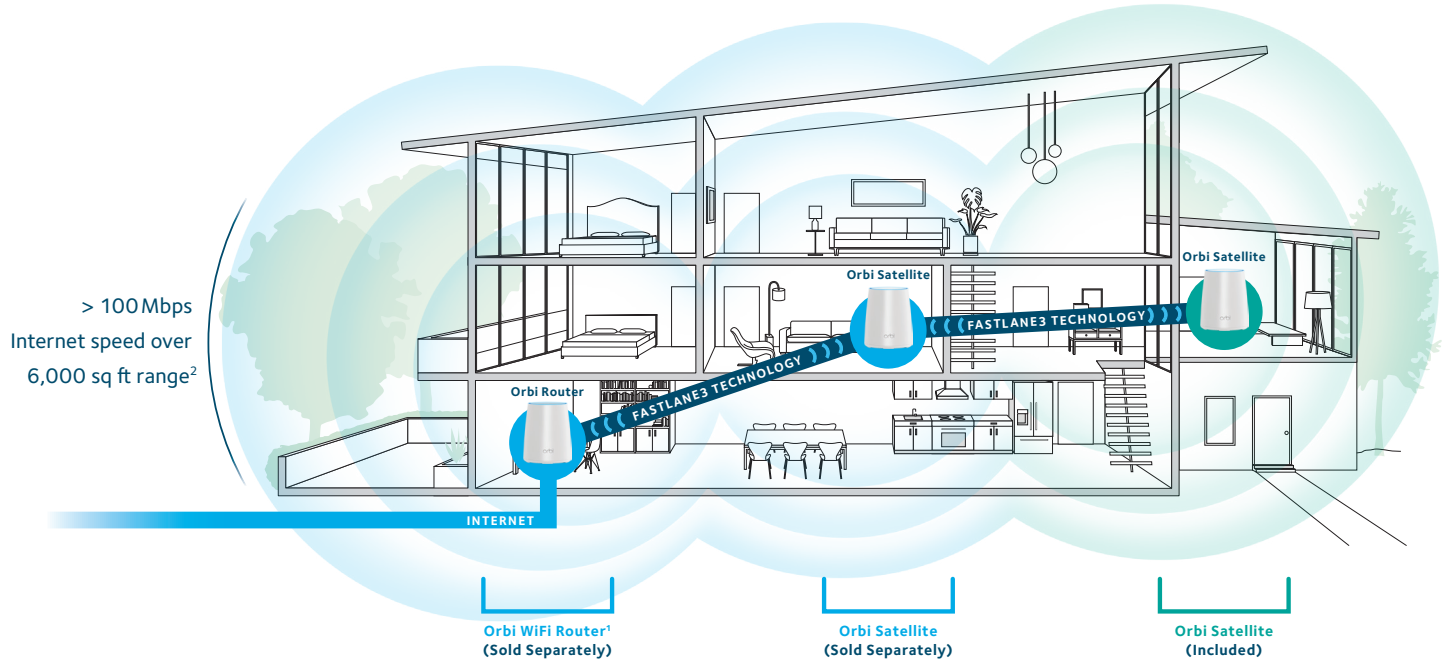

Overview

Orbi™ is the simplest and smartest way to enjoy high-speed WiFi in every corner of your home. Each Add-on Orbi Satellite easily expands your Orbi WiFi System to cover an additional 2,000 square feet with strong WiFi signals. Innovative Tri-band WiFi helps maximize the Internet speeds available in your home.

Your Home. Covered.

This Add-on Satellite expands your Orbi Network's WiFi coverage up to an additional 2,000 sq ft[†] with high-performance AC2200 WiFi.

Simple & Secure.

Use the Orbi app or a web browser to create secure whole home WiFi in minutes. With no accounts to set up.

House Diagram

Add 2,000 Square Feet to Your Existing Orbi WiFi Coverage

¹ Orbi Router sold separately.

² Internet plan and devices that support these speeds are required.

Simple setup from your smartphone or tablet.